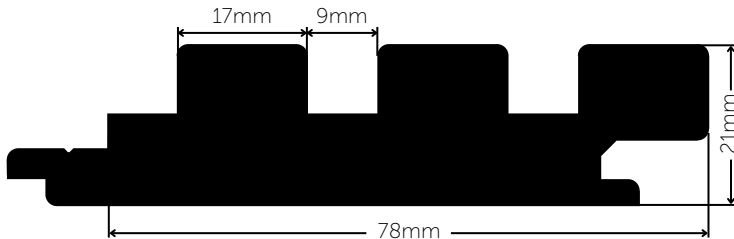

CONTOURS PRODUCT SPECIFICATIONS

PINNACLE LINH7821

Inspired by The Pinnacles within the Nambung National Park, Western Australia, Porta Contours in Pinnacle evoke a sense of warmth, drama and expectation to any interior space.

With its consistent tongue and groove joint, Pinnacle can be used in conjunction with any other Contours profile to create a unique design. It can also be used in curved applications down to a 1000mm radius.

LINING BOARD SPECIFICATIONS

Product Code	LINH7821
Profile Type	Low Profile
Size	91X21mm
Width	91mm
Depth	21mm
Cover	78mm
Species & Length	Tasmanian Oak - 1.2, 1.8, 2.4, 2.7m Engineered American Oak Veneer, Clear Pine - 2.7m
Suitable Finishes	Varnish, Stain or Paint
Suitable Uses	Interior - Straight & Curved Application
Fire Hazard Group (AS 5637)	3

CURVED WALL BEADS

Width 39mm | Thickness 16mm

Profile	Code	Image	0.9m (L)	1.2m (L)	1.8m (L)	2.4m (L)	2.7m (L)	3.0m (L)
Riverine	CBA3916			●			● ● ● ● ● ●	●
Cirque	CBB3916			●			● ● ● ● ● ●	●
Strata	CBD3916			●			● ● ● ● ● ●	●
Ripple	CBG3916			▲			● ▲	
Wave	CBL3916			●			● ● ●	