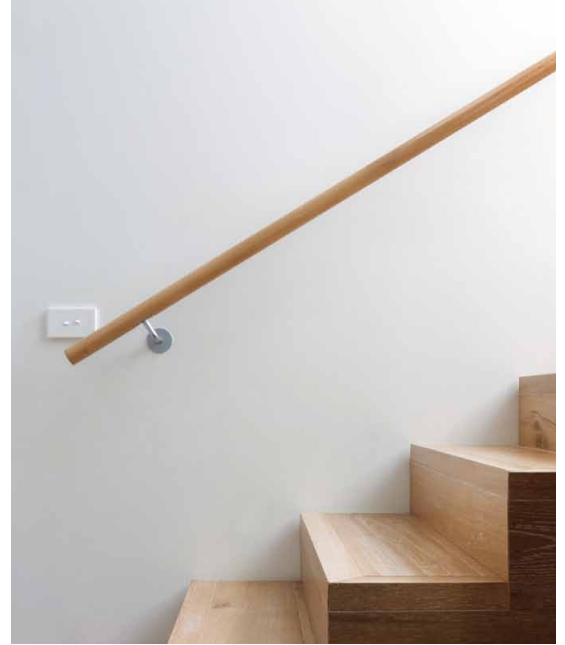

# Handrail Profiles

## Tasmanian Oak

Porta, the trusted name in timber for over 60 years, offers a selection of Handrails Profiles in Tasmanian Oak.

Porta Handrails provide stylish and timeless designs that suit classic home designs as well as modern and contemporary architecture. Porta's handrails are manufactured from premium grade Australian hardwood and are ideal for assisted living rails, staircases, steps, rail access and perfect for home renovation projects.

### Features & Benefits

- Three versatile and stylish designs – classic yet contemporary
- Ideal for assisted living rails, staircases and steps and stair rail access
- Indoor and outdoor applications
- Quality Australian Tasmanian Oak hardwood
- Natural and warm finish, ideal for staining
- Designed to utilise standard handrail bracket
- A centre groove for easy alignment
- PEFC™ certified timber
- Custom sizes, length and species available