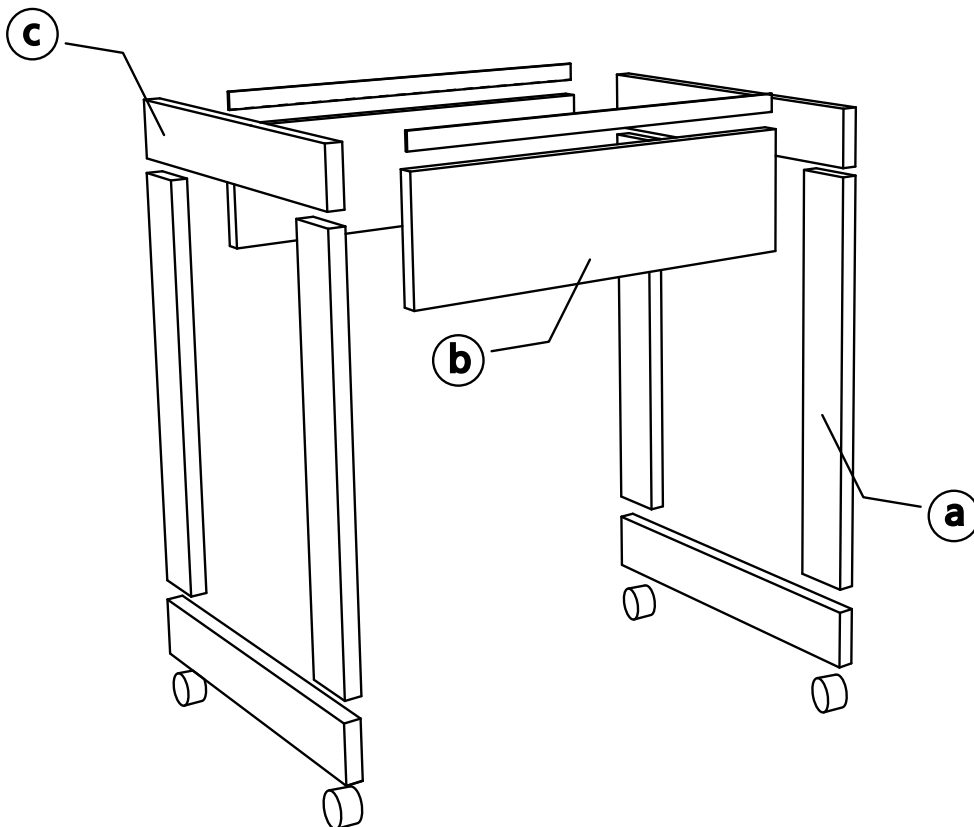

PINE
INNOVATIONS

Filing Trolley

Skill Level Easy

What you will need

| Code | Description | Cut size mm | Qty | Shopping list | Qty |
|------|--------------------|-------------|-----|---------------|-----|
| a. | Uprights | 65x30x470 | 4 | 65x30x900 | 4 |
| b. | Top & bottom rails | 65x30x420 | 4 | | |
| c. | Side Rails | 135x18x450 | 2 | | |

EXTRAS

| | |
|---------------------------------|---|
| Castors, 40mm diameter | 4 |
| Aluminium strips 20x3x450mm | 2 |
| Hardware (pls see reverse page) | |

APPROX. FINISHED SIZES : Width x Depth x Height

420mm x 510mm x 645mm

Explore our range at www.porta.com.au

TIMBER INNOVATIONS